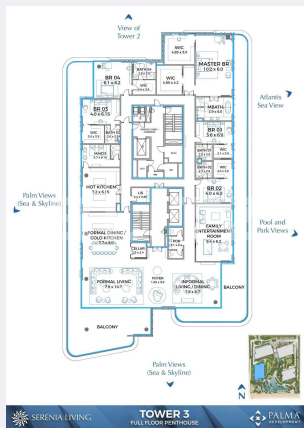

Full floor penthouse, 1400 mp with balcony, Serenia Living

ID: 89418AV
Ultima actualizare: 02.03.2023

Cartier: Palm Jumeirah
Zona: Oceana

Pret.mp: 7.500€
Rata lunara: 61.369,27 €

10.500.000€

Persoana de contact

+4 0364 431 176

Contact agentie

Fix: +4 0364 431 176

Email:

Adresa:

Caracteristici

Numar camere: 4
Suprafata utila: 1400.00 mp
Numar bai: 4
Nr balcoane: 1
Etaj: 10 /10

Nr.locuri parcare: 0
Tip compartimentare: Decomandat
Vechime apartament: În construcție

Tip imobil: Bloc de apartamente
Dotari: Modern/lux
Tip finisaj: Modern/lux
Material constructie: Beton

Descriere oferta

The Presidential is a unique penthouse that covers the entire floor, 1400 mp of pure opulence and serenity. This home is for those with impeccable taste and a deep appreciation for a lifestyle of luxury. This penthouse is fully designed and furnished for immediate move in but options to buy it unfurnished are also available. A spacious living room opens out on to a 724 mp terrace that can fit over 150 persons. An outdoor Jacuzzi, outdoor dining area, bar, sunbeds and loungers are all part of the outdoor splendor of this magnificent property. On the inside this home has 4 spectacular bedrooms, His & Hers walk in closets, a family room, games room, Chef and Entertainment kitchen.