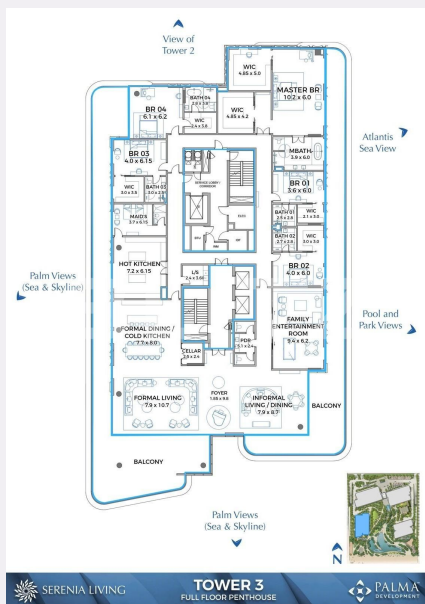

Full floor penthouse, 1400 mp with balcony, Serenia Living

ID: 89418AV
Ultima actualizare: 02.03.2023

Cartier: Palm Jumeirah
Zona: Oceana

Pret.mp: 7.500€
Rata lunara: 61.369,27 €

10.500.000€

Persoana de contact

Tip imobil: Bloc de apartamente
Dotari: Modern/lux
Tip finisaj: Modern/lux
Material constructie: Beton

Descriere oferta

The Presidential is a unique penthouse that covers the entire floor, 1400 mp of pure opulence and serenity. This home is for those with impeccable taste and a deep appreciation for a lifestyle of luxury. This penthouse is fully designed and furnished for immediate move in but options to buy it unfurnished are also available. A spacious living room opens out on to a 724 mp terrace that can fit over 150 persons. An outdoor Jacuzzi, outdoor dining area, bar, sunbeds and loungers are all part of the outdoor splendor of this magnificent property. On the inside this home has 4 spectacular bedrooms, His & Hers walk in closets, a family room, games room, Chef and Entertainment kitchen.